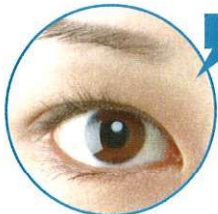

RX

Bright and Wide View, Easy to Use

NEITZ STREAK RETINOSCOPE RX

RX

conventional model

- **BRIGHT AND WIDE VISUAL FIELD**

The reflection-free filter gives a brighter and wider field of vision, resulting in less fatigue even after long-time use.

- **EASY TO OPERATE**

It has a separate control for streak width and streak rotation. Streak width never changes while rotating. The entire head is rotatable so that you can easily choose the best position to use. It is compact and light.

- **ENDLESS ROTATION**

The streak revolves 360 degrees without stops (except RX-1), enabling quick measurement of astigmatic axis.

The built-in head rest prevents the operator's spectacles from getting scratched.