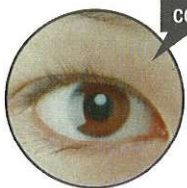

RX

Bright and Wide View, Easy to Use

NEITZ STREAK RETINOSCOPE RX

RX

conventional model

- **BRIGHT AND WIDE VISUAL FIELD**

The reflection-free filter gives a brighter and wider field of vision, resulting in less fatigue even after long-time use.

- **EASY TO OPERATE**

It has a separate control for streak width and streak rotation. Streak width never changes while rotating. The entire head is rotatable so that you can easily choose the best position to use. It is compact and light.

- **ENDLESS ROTATION**

The streak revolves 360 degrees without stops (except RX-1), enabling quick measurement of astigmatic axis.

The built-in head rest prevents the operator's spectacles from getting scratched.